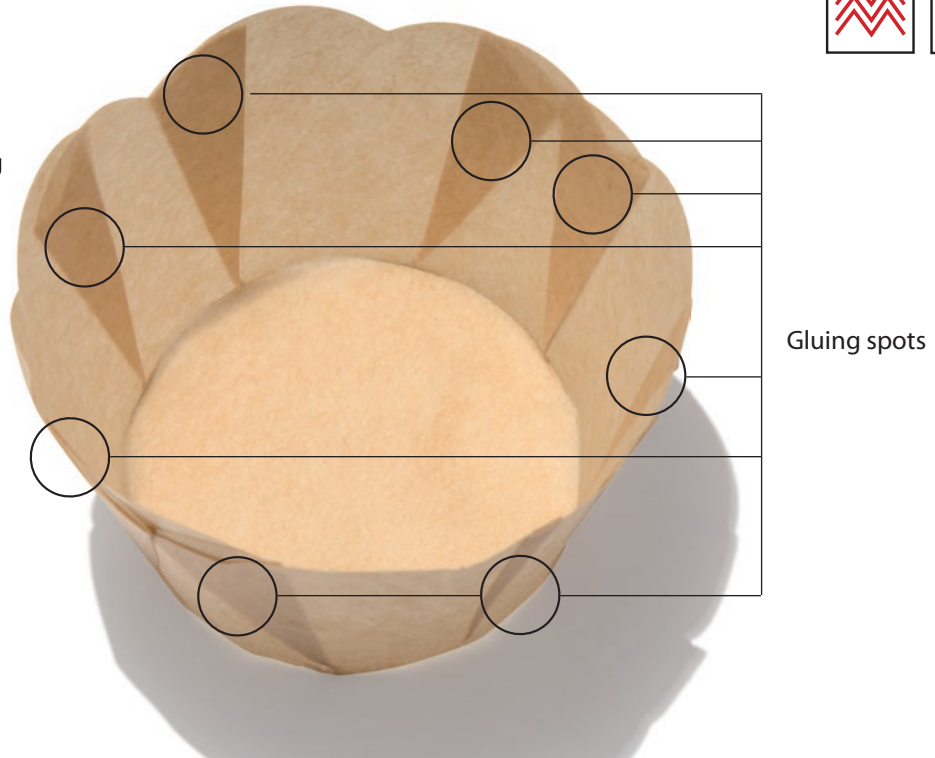

140 C° / 20'

Paper 109g/sqm.

Tulipa
SUN

140 C° / 20'

Paper 109g/sqm.

Bianco (white) - Brown - Nero (black) - Star - Sun

Code	Type	Weight box kg	Packages per box	Weight package kg	Pieces per package
TU5BI	WHITE	3,1	20	0,13	150
TU5CA	BROWN	2,9	20	0,12	150
TU5NE	BLACK	2,9	20	0,12	150
TU5T	STAR	3,7	20	0,16	90
TU5V	SUN	3,7	20	0,16	90

Cup

Package

Box

Pallet (42 boxes)

Tulipa

Tulipa Glued is a **very strong version** of Tulipa due the use of very rigid paper from 90g/sqm and gluing spots on the flaps. With these features the Tulip Glued can go in the oven **without a baking tray**.