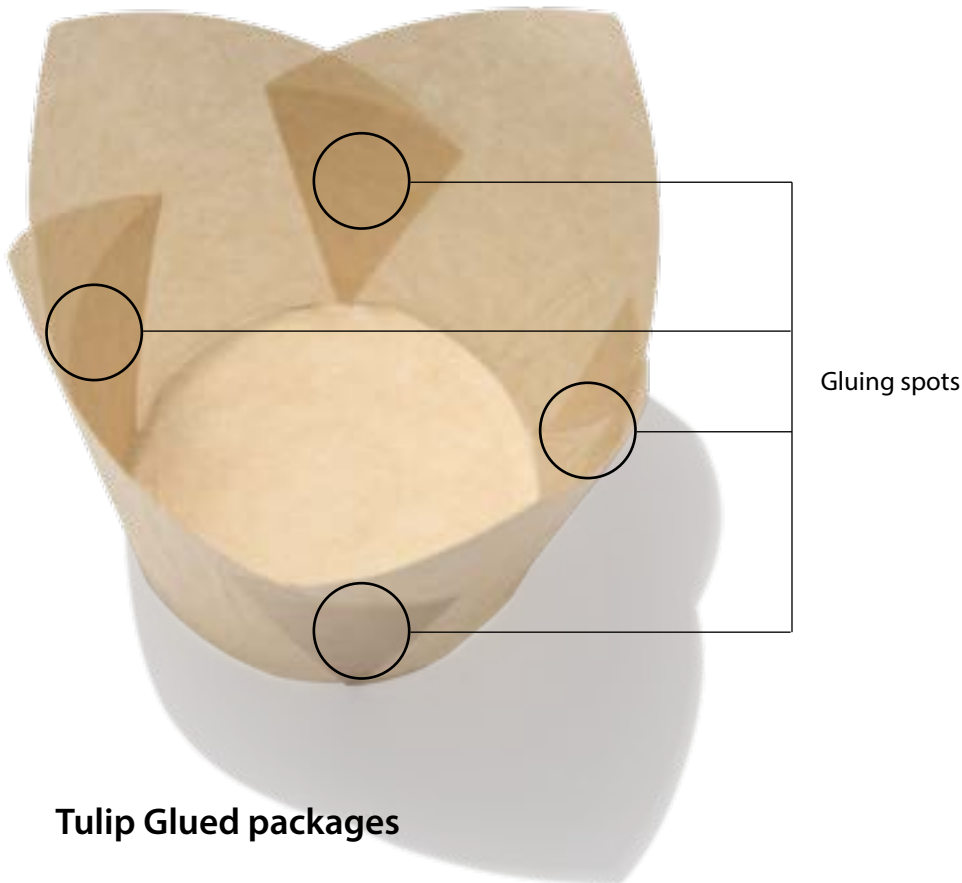

### Pallet (60 boxes)

# Tulip

I.C.A. srl  
 Via della Liberazione, 54  
 20098 S. Giuliano Milanese (MI)  
 ITALY  
 Tel. + 39 02 98282 402  
 Fax + 39 02 98282 399  
 website: www.icaica.it

OVEN MICROWAVE

## Tulip Glued

Code	Type	Color	Weight kg per box	Packages per box	kg per package	Pieces per package	Price €/package
<b>TV5A06</b>	natural	ècru	3,50	15	0,20	110	4,60

Tulip Glued is a **very strong version** of Tulip due the use of very rigid paper from 90g/sqm and gluing spots on the flaps. With these features the Tulip Glued can go in the oven **without a baking tray**.

## Tulip Glued packages

**Package**  
 Each row is protected in a transparent plastic film.

**Box**

**Pallet (42 boxes)**