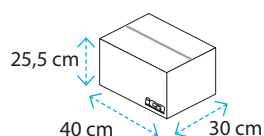

Box (12 packages)