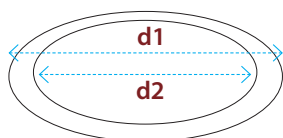

Enea

I.C.A. srl
 Via della Liberazione, 54
 20098 S. Giuliano Milanese (MI) ITALY
 Tel. + 39 02 98282 402
 Fax + 39 02 98282 399
 website: www.icaica.it

Support for single-portion, the edge is higher for an easy grip and a better product retaining, the applied bottom makes it rigid. Enea is plasticized on both sides.

Enea

Type	Code	Outside cm d1	Inside cm d2	Weight Kg/box	Packages per box	Weight Kg/pack.	Pieces per package
GOLD	ENORRP10	9,8	7,5	16,6	12	1,35	132
BLACK	ENNERP10			16,6	12	1,35	132
WHITE	ENBIRP10			14,5	12	1,18	132